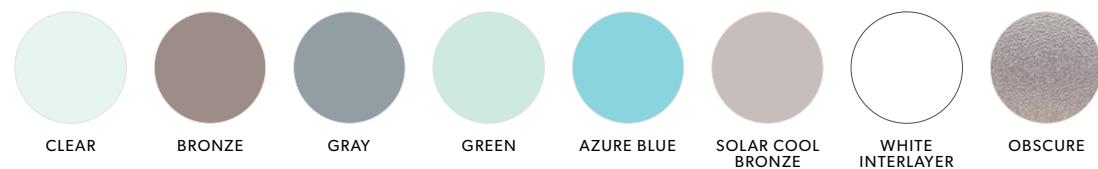

Sliding Door Hardware (continued)

BY-PASS FLUSH PULL

ALUMINUM HANDLE

Exterior Interior

8" long
Optional Interior and Exterior

The flip-out edge pulls out for easy closing.

The flip-out edge pulls when the door panels are fully open back into the pocket.

Handle At-a-Glance

SLIDING GLASS DOOR HANDELS	SERIES 6000	SERIES 7000	SERIES 8100
THE SIGNATURE HANDLE	Optional	N/A	Standard
THE SIGNATURE RECESSED HANDLE (WILL NOT BY-PASS)	Optional	N/A	Optional
THE EURO HANDLE	Standard	Standard	Optional
THE EURO RECESSED HANDLE (WILL NOT BY-PASS)	Optional	Optional	Optional
THE CONTEMPORARY HANDLE	Optional	N/A	Optional
THE BY-PASS FLUSH PULL	Optional	N/A	Optional
ADA PULL HANDLE	Optional	Special Order	Optional
EXTERIOR KEY LOCK	Optional	Optional	Optional

All handle colors come in our standard colors, which will match the frame color unless custom colors are requested.

Glass Tints

Glass tint colors may not be accurate representations.

GLASS OPTIONS

- Large variance of colors
- Available in Low-E
- Insulated (Includes airspace for energy efficiency)
- Single Glazed