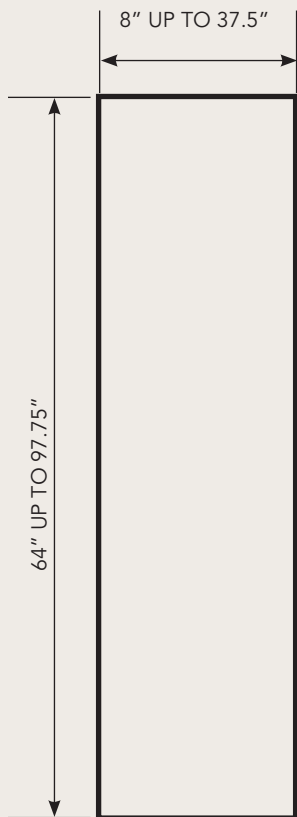

SIZES AVAILABLE IN IMPACT GLASS;
Door glass: 22x10, 21x16, 7x64, 20x36, 22x36, 22x48, 14x64, 20x64, 22x64, 8x80, 14x80, 20x80, 22x80

DIRECT SET SIDELIGHT GLASS;
8" up to 37.5" wide, and up to 97.75" height

IMPACT GLASS SIZES FOR 6/8 DOORS: 22x64
IMPACT GLASS SIZES FOR 8/0 DOORS: 22x80

PRE-HUNG SYSTEM SIZES

NOMINAL UNIT SIZES FOR 6/8 & 8/0 DOORS

SINGLE DOORS 2/8, 2/10, 3/0

DOUBLE DOORS 5/4, 5/8, 6/0

PARK PLACE

SIDELIGHT DIRECT SET (NO SASH)

RECTANGULAR DIRECT SET SIDELIGHTS

HALF-ROUND FIXED LITE TRANSOM / WINDOW

RECTANGULAR FIXED LITE TRANSOM / WINDOW

EXISTING TRANSOM MODELS

AUGUSTINE - METALIST

CORD GLASS - CAMED

RIVIERA - CAMED

HONOR - METALIST

STRUCTURAL MULLION

Solution for structural ratings when using transoms and direct set sidelights.

PRE-HUNG SYSTEM SIZES

NOMINAL UNIT HEIGHT FOR 6/8 & 8/0 DOORS

SIDELIGHT WIDTH: 8" UP TO 37.5"