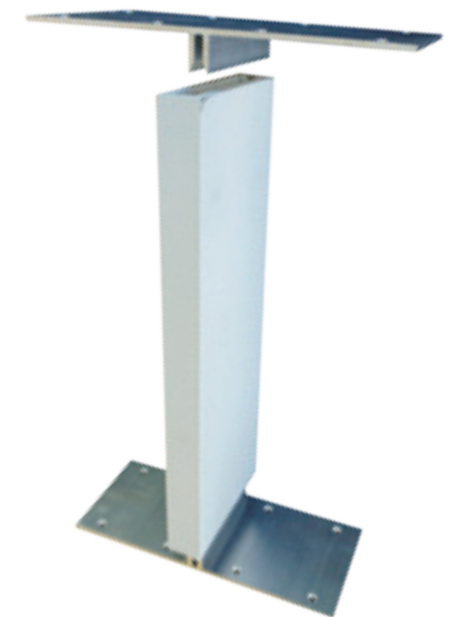

STRUCTURAL MULLION

Solution for structural ratings when using transoms and direct set sidelights.

PRE-HUNG SYSTEM SIZES

NOMINAL UNIT HEIGHT FOR 6/8 & 8/0 DOORS

SIDELIGHT WIDTH: 8" UP TO 37.5"

SINGLE DOOR WIDTH: 2/0, 2/4, 2/6, 2/8, 2/10, 3/0

DOUBLE DOOR WIDTH: 4/0, 5/0, 5/4, 5/8, 6/0