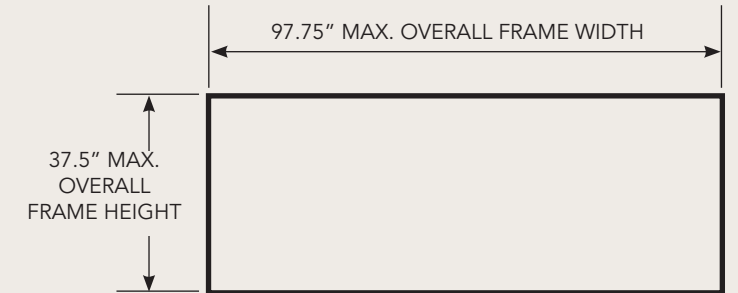

SIDELIGHT DIRECT SET (NO SASH)

RECTANGULAR DIRECT SET SIDELIGHTS

HALF-ROUND FIXED LITE TRANSOM / WINDOW

RECTANGULAR FIXED LITE TRANSOM / WINDOW

EXISTING TRANSOM MODELS

AUGUSTINE - METALIST

CORD GLASS - CAMED