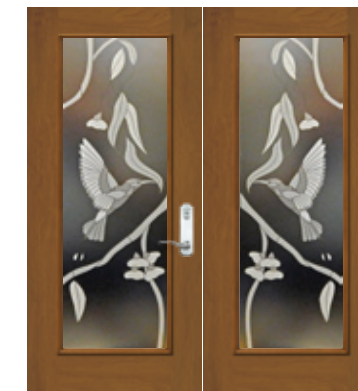

LH VIEW
VNS1600 LEAVES

LH VIEW
VNS1700 HERON

LH VIEW
VNS1900 SCROLLS

LH VIEW
VNS900 HUMMINGBIRD COLOR

LH VIEW RH VIEW
VNS900 HUMMINGBIRD MONOCHROME

LH VIEW
VTS400 SEA GRASS MONOCHROME

LH VIEW
VTS1100 REEDS MONOCHROME